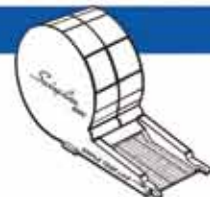

NOW CHOOSE THE RIGHT STAPLE

Staples are not created equal. Select premium staples for superior performance.

Flat Clinch

are found in electric and desktop staplers. Provides flatter stacking of multiple documents.

Standard Clinch

are found in most commonly used staplers.

Crown Staples

require specific staplers. Improve holding power.

Undulated Staples

require specific staplers. An offset crown with improved holding power.

Cartridge

can hold up to 5,000 staples. Used in electric staplers.