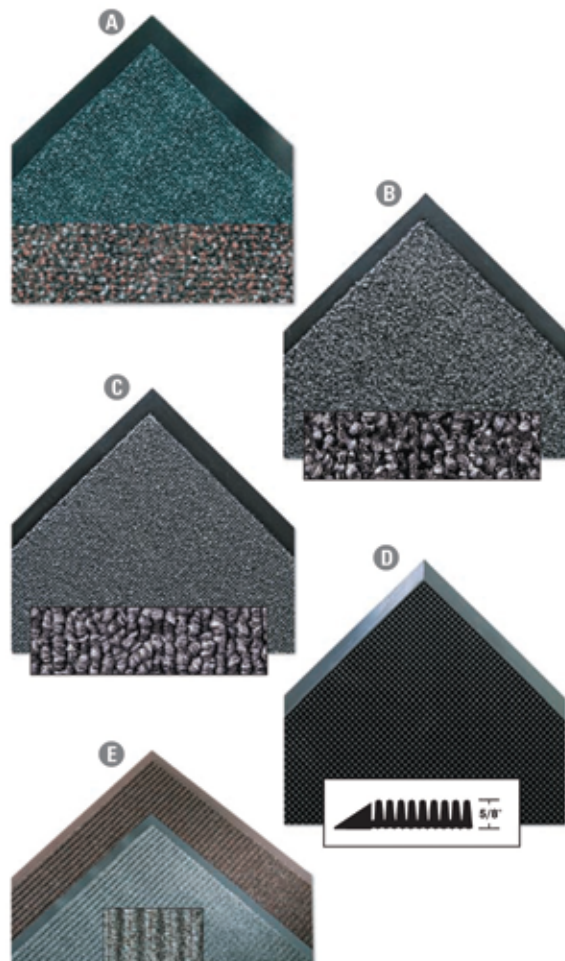

BUYING GUIDE • Floor Mat

Statistics prove that an effective matting system is essential to protect floors and carpets in your entire building. By purchasing the correct mats, you can reduce maintenance costs and improve building safety. Without adequate matting: Up to 24 lbs. of dirt can be tracked in by just 1,000 people in a 20-day work period; and 42% of floor finish can be removed within the first six feet of an entrance by only 1,500 people.

CHOOSE THE RIGHT SIZE:

A mat that is too small will not fix the problem area you are trying to improve; a mat that is too large may cause tripping. Also, consider the thickness of the mat. If it will be used in front of a door, what kind of floor clearance will the door require?

A Fore-Runner™ Outdoor Scraper Mat Durable loop-twist surface vigorously scrapes off and traps dirt, debris and snow before your visitors and employees get to your front door. Mats are 3/8" thick and stay in place with vinyl backing. Stain- and fade-resistant. Manufacturer's limited one-year warranty.

ID No.	Color	W × L	Qty.	Unit	Price
13	CWN-MASR42BK	Black	24 × 32	1	EA 69.99
14	CWN-MAFG62BK	Black	36 × 72	1	EA 224.60

E Needle Rib™ Wiper/Scraper Mat Keep those unwanted guests—dirt and moisture—off the invite list. The rugged grooves and ribbed polypropylene needle fibers trap and hide dirt and absorb moisture before they can ruin your home or office. Features wear-resistant and color-fast design, made for light to medium traffic areas. Beveled edges reduce the risk of tripping, while the vinyl backing helps keep mat from slipping. Designed for indoor use. Manufacturer's limited one-year warranty.