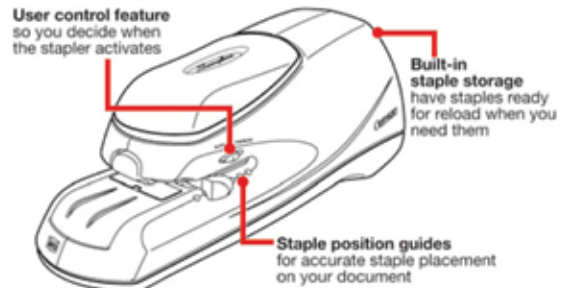

BUYING GUIDE • Electric Stapler

Choose the right stapler for your needs. How will it be used?

HEAVY USE:

Cartridge Stapler

With 5000 staples per cartridge, these machines go longer between reloads

Flat Clinch

Staples close flat so papers stack neatly and evenly

Capacity

A larger capacity range means one stapler can be used by multiple users

INDIVIDUAL USE:

Capacity

Varies by machine and ranges from 12 to 80 sheets

Size

Consider where the stapler will sit—some models take up less space than others

Portability

For go-anywhere stapling, consider battery-operated models

FEATURES TO LOOK FOR

Convenience features— low staple indication, built-in staple storage and on-board staple removers mean fewer interruptions

Rapid

A 5080e Heavy-Duty Flat Clinch Electric Stapler Guaranteed for 500,000 stapling operations. Precise stapling up to 90 sheets. Flat clinch technology saves storage space of stapled documents. Extremely quiet action and low vibration. Easy to load cartridge contains 5,000 staples and replaces worn parts when replaced. One cartridge, same type of staples regardless of number of sheets. Adjustable throat depth. LED low staple indicator. One cartridge included. Manufacturer's one-year warranty. All sheet capacities are based on 20-lb. bond.

ID No.	Sheet Capacity	Color	Unit	Price
1 EPI-90147	90	Black	EA	657.58

Heavy-Duty Staple Cartridge

ID No.	Strip Count	Staples Per Unit	Unit	Price
2 EPI-90220	5,000	5,000	BX	48.65

B 5050e Heavy-Duty Flat Clinch Electric Stapler Guaranteed for 500,000 stapling operations. Precise stapling up to 60 sheets. Flat clinch technology saves storage space. Extremely quiet action and low vibration. Easy to load cartridge contains 5,000 staples and replaces worn parts each time it is replaced. Adjustable stapling depth. LED low staple indicator. One cartridge included. Manufacturer's one-year warranty. All sheet capacities are based on 20-lb. bond.

ID No.	Sheet Capacity	Color	Unit	Price
3 EPI-73157	60	Blue/White	EA	549.18