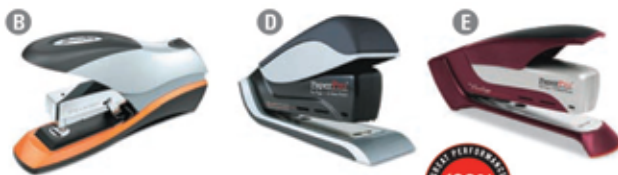

Staples

ID No.	Strip Count	Staples Per Unit	Unit	Price
7 SWI-35556	210	3,750	BX	6.02

B Optima® 40 Desktop Stapler These staplers use up to 50% less effort than traditional staplers at every sheet count. Flat clinch. Jam-free guaranteed with Swingline S.F.® 4 or Optima Premium staples. Compact, ergonomic shape has soft grips and durable metal construction. QuickLoad™ magazine release simplifies staple loading. Manufacturer's limited lifetime warranty. All sheet capacities are based on 20 lb. bond.

ID No.	Sheet Capacity	Color	Unit	Price
3 SWI-87845	40	Silver/Black/Orange	EA	42.49

Staples

ID No.	Strip Count	Staples Per Unit	Unit	Price
4 SWI-35556	210	3,750	BX	6.02

D Quantum® Stapler Featuring the patented PaperPro® stapling technology that gives you true, one-finger® stapling power in a sophisticated design. Uses standard staples. Manufacturer's two-year warranty. All sheet capacities are based on 20 lb. bond.

ID No.	Sheet Capacity	Color	Unit	Price
8 ACI-1140	25	Metallic Black/Silver	EA	36.29

E Prodigy™ Spring Powered Full Strip Stapler Patented spring-powered stapler allows you to drive a staple through 25 sheets of paper with the press of one finger! Die-cast metal body with nonslip rubber grip on handle and base. 4½" throat depth. Drop-in loading of a full strip (210) of ¼" standard staples. Package includes 210 staples. Manufacturer's two-year warranty. All sheet capacities are based on 20 lb. bond.

ID No.	Sheet Capacity	Color	Unit	Price
9 ACI-1110	25	Metallic Black/Silver	EA	34.99
10 ACI-1118	25	Metallic Blue/White	EA	34.99
11 ACI-1117	25	Metallic Red/White	EA	34.99

Prices subject to change without notice.
Visit our website for the latest pricing and product information.

valueaddedbiz.com • 800.365.1154